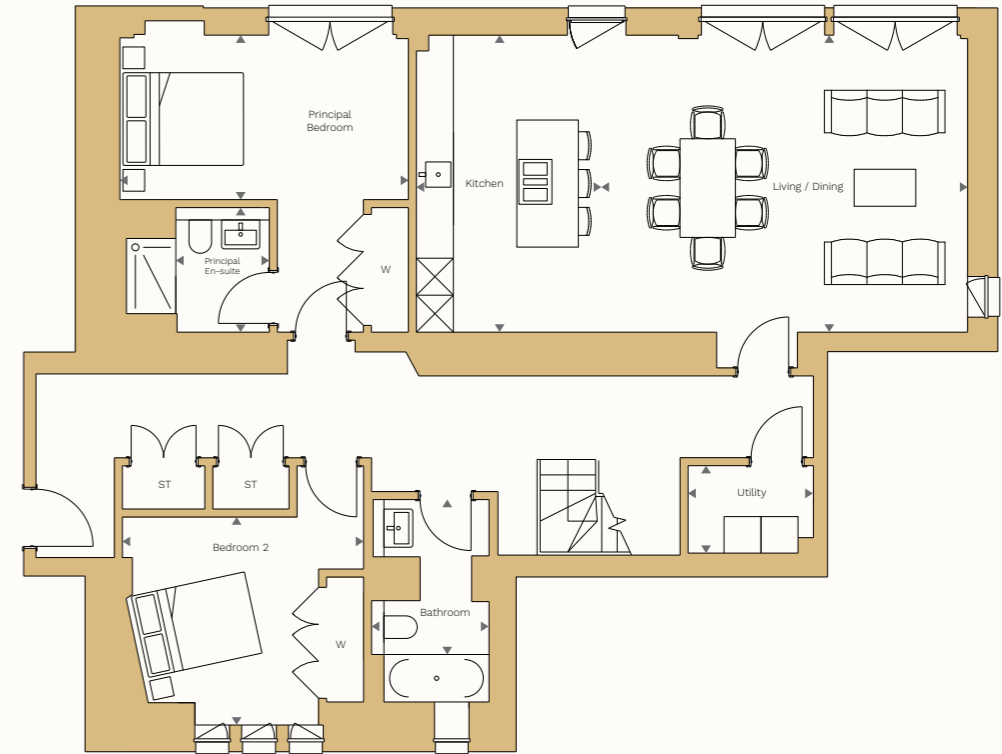

Royal Meadows

EDINBURGH

THREE BEDROOM APARTMENT

15

	Ft	M
Kitchen	9'10" x 15'9"	3.00 x 4.81
Living / Dining	19'5" x 15'9"	5.94 x 4.81
Utility	6'7" x 4'7"	2.03 x 1.41
Bathroom	6'2" x 8'2"	1.88 x 2.51
Principal Bedroom	15'4" x 8'8"	4.68 x 2.66
Principal En-suite	4'11" x 6'7"	1.51 x 2.02
Bedroom 2	12'9" x 11'0"	3.91 x 3.37
Bedroom 3	13'10" x 15'10"	4.24 x 4.85
Store	15'3" x 15'10"	4.67 x 4.85
Total Internal Area	1,625 sq ft	151 sq m

LOCATION

KEY

ST: Storage
W: Wardrobe

FIRST FLOOR

MEZZANINE