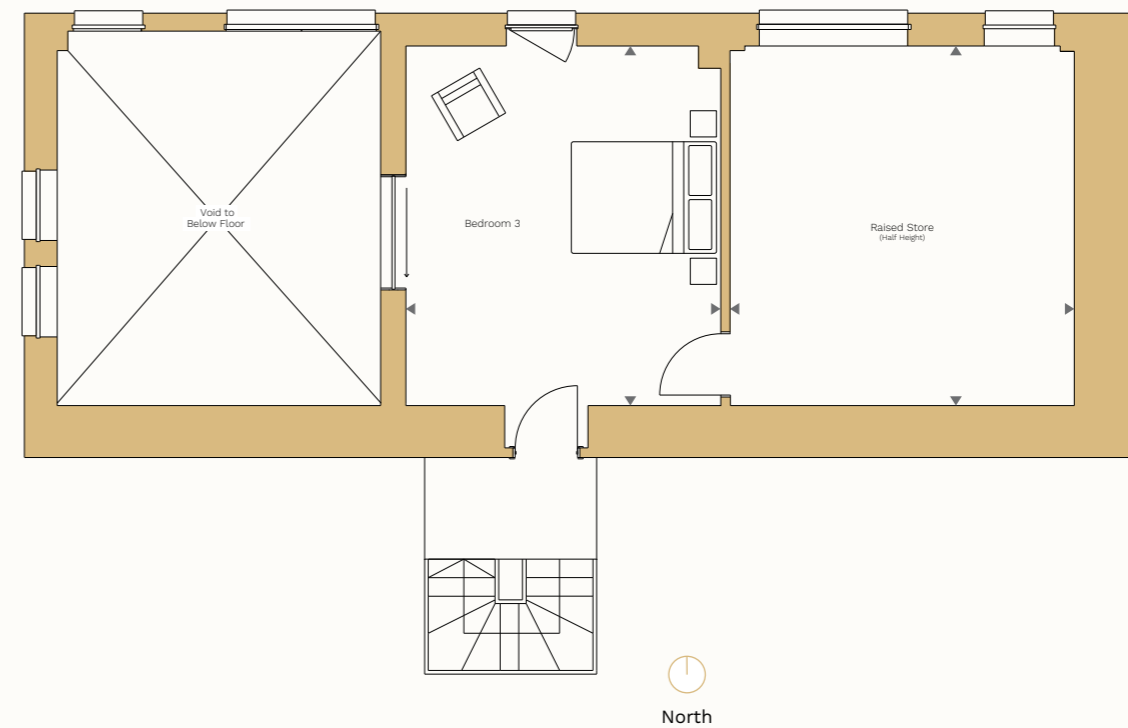

Royal Meadows

EDINBURGH

THREE BEDROOM APARTMENT

11

	Ft	M
Kitchen	10'0" x 15'9"	3.05 x 4.81
Living / Dining	19'2" x 15'9"	5.85 x 4.81
Utility	7'6" x 4'7"	2.27 x 1.42
Bathroom	5'7" x 7'5"	1.72 x 2.27
Principal Bedroom	15'2" x 8'7"	4.64 x 2.63
Principal En-suite	4'11" x 5'11"	1.50 x 1.82
Bedroom 2	12'6" x 10'2"	3.83 x 3.12
Bedroom 3	13'10" x 15'10"	4.24 x 4.84
Store	15'2" x 15'10"	4.63 x 4.84
Total Internal Area	1,614 sq ft	150 sq m

FIRST FLOOR

MEZZANINE

LOCATION

KEY

ST: Storage
W: Wardrobe