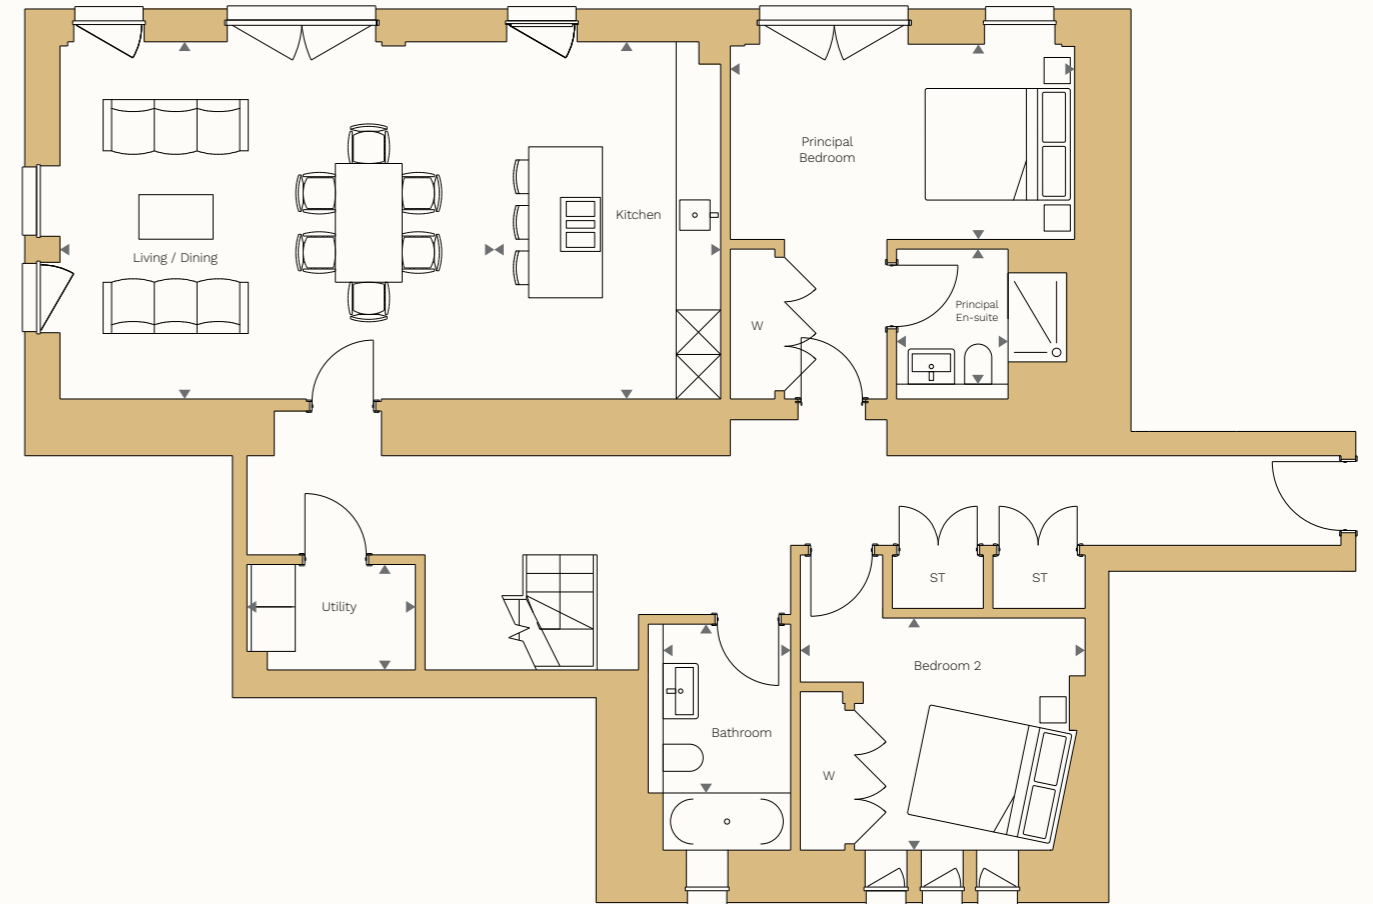

Royal Meadows

EDINBURGH

THREE BEDROOM APARTMENT

11

	Ft	M
Kitchen	10'0" x 15'9"	3.05 x 4.81
Living / Dining	19'2" x 15'9"	5.85 x 4.81
Utility	7'6" x 4'7"	2.27 x 1.42
Bathroom	5'7" x 7'5"	1.72 x 2.27
Principal Bedroom	15'2" x 8'7"	4.64 x 2.63
Principal En-suite	4'11" x 5'11"	1.50 x 1.82
Bedroom 2	12'6" x 10'2"	3.83 x 3.12
Bedroom 3	13'10" x 15'10"	4.24 x 4.84
Store	15'2" x 15'10"	4.63 x 4.84
Total Internal Area	1,614 sq ft	150 sq m

FIRST FLOOR

MEZZANINE

LOCATION

KEY

ST: Storage
W: Wardrobe