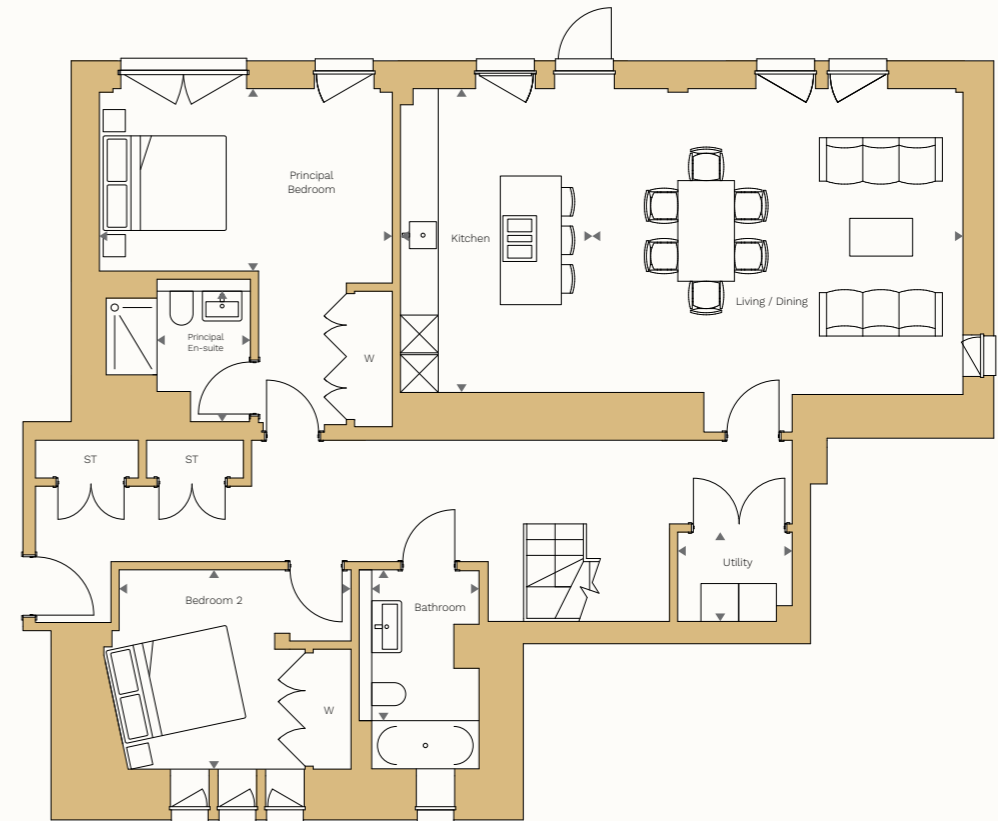

Royal Meadows

EDINBURGH

THREE BEDROOM APARTMENT

8

	Ft	M
Kitchen	10'0" x 15'9"	3.05 x 4.82
Living / Dining	19'3" x 15'9"	5.89 x 4.82
Utility	5'11" x 4'7"	1.81 x 1.42
Bathroom	5'6" x 7'10"	1.70 x 2.39
Principal Bedroom	15'3" x 9'5"	4.65 x 2.89
Principal En-suite	4'10" x 6'9"	1.48 x 2.07
Bedroom 2	12'0" x 10'4"	3.68 x 3.16
Bedroom 3	14'6" x 15'10"	4.44 x 4.85
Store	15'2" x 15'10"	4.64 x 4.85
Total Internal Area	1,614 sq ft	150 sq m

LOCATION

KEY

ST: Storage
W: Wardrobe

GROUND FLOOR

MEZZANINE