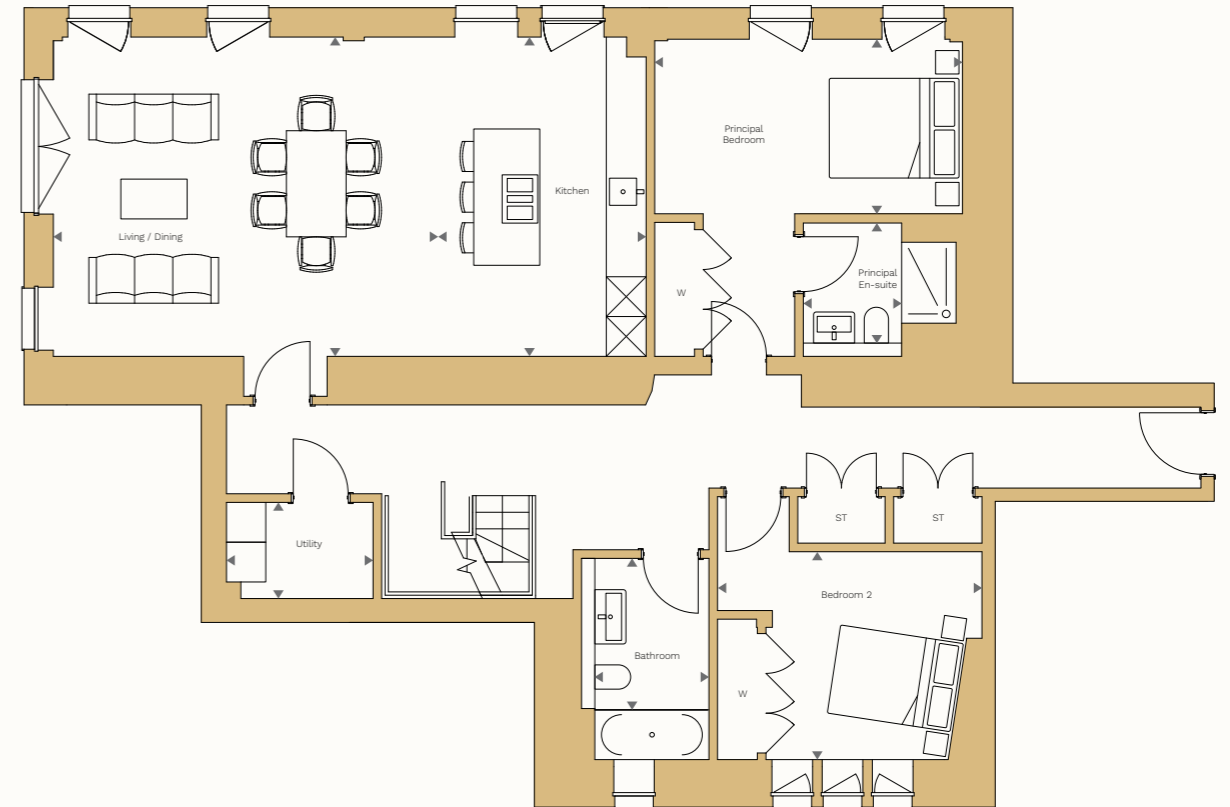

Royal Meadows

EDINBURGH

THREE BEDROOM APARTMENT

4

	Ft	M
Kitchen	10'0" x 15'9"	3.05 x 4.81
Living / Dining	19'3" x 15'9"	5.89 x 4.81
Utility	7'2" x 4'9"	2.20 x 1.45
Bathroom	5'7" x 7'5"	1.72 x 2.27
Principal Bedroom	15'2" x 8'7"	4.64 x 2.63
Principal En-suite	4'10" x 5'11"	1.49 x 1.81
Bedroom 2	13'0" x 10'3"	3.98 x 3.13
Bedroom 3	14'8" x 15'10"	4.49 x 4.85
Store	15'2" x 15'10"	4.64 x 4.85
Total Internal Area	1,625 sq ft	151 sq m

LOCATION

KEY

ST: Storage
W: Wardrobe

GROUND FLOOR

MEZZANINE