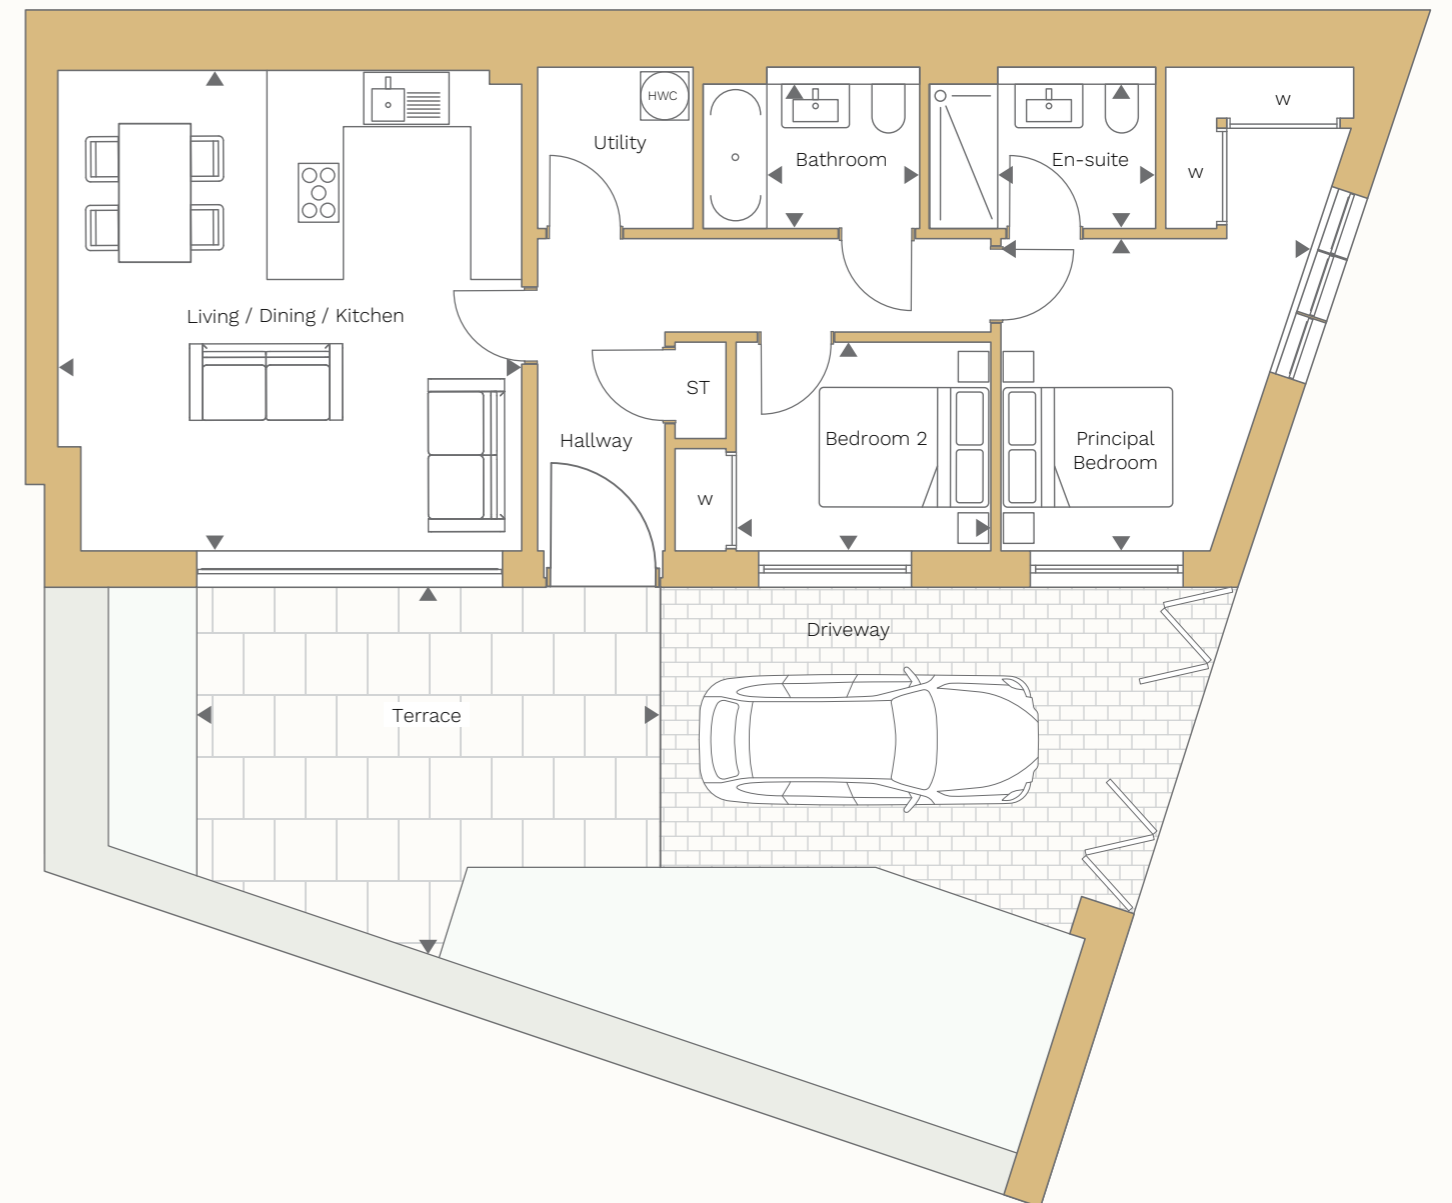

Royal Meadows

EDINBURGH

TWO BEDROOM VILLA

02

	Ft	M
Living / Dining / Kitchen	18'6" x 17'9"	5.66 x 5.46
Bathroom	8'4" x 6'2"	2.55 x 1.90
Principal Bedroom	16'3" x 12'1"	4.98 x 3.70
En-suite	8'7" x 6'2"	2.66 x 1.90
Bedroom 2	9'8" x 8'1"	3.00 x 2.46
Terrace	14'11" x 12'00"	4.57 x 3.66
Total Internal Area	882 sq ft	82 sq m
Total External Area	147 sq ft	14 sq m

LOCATION

KEY

ST: Storage
W: Wardrobe