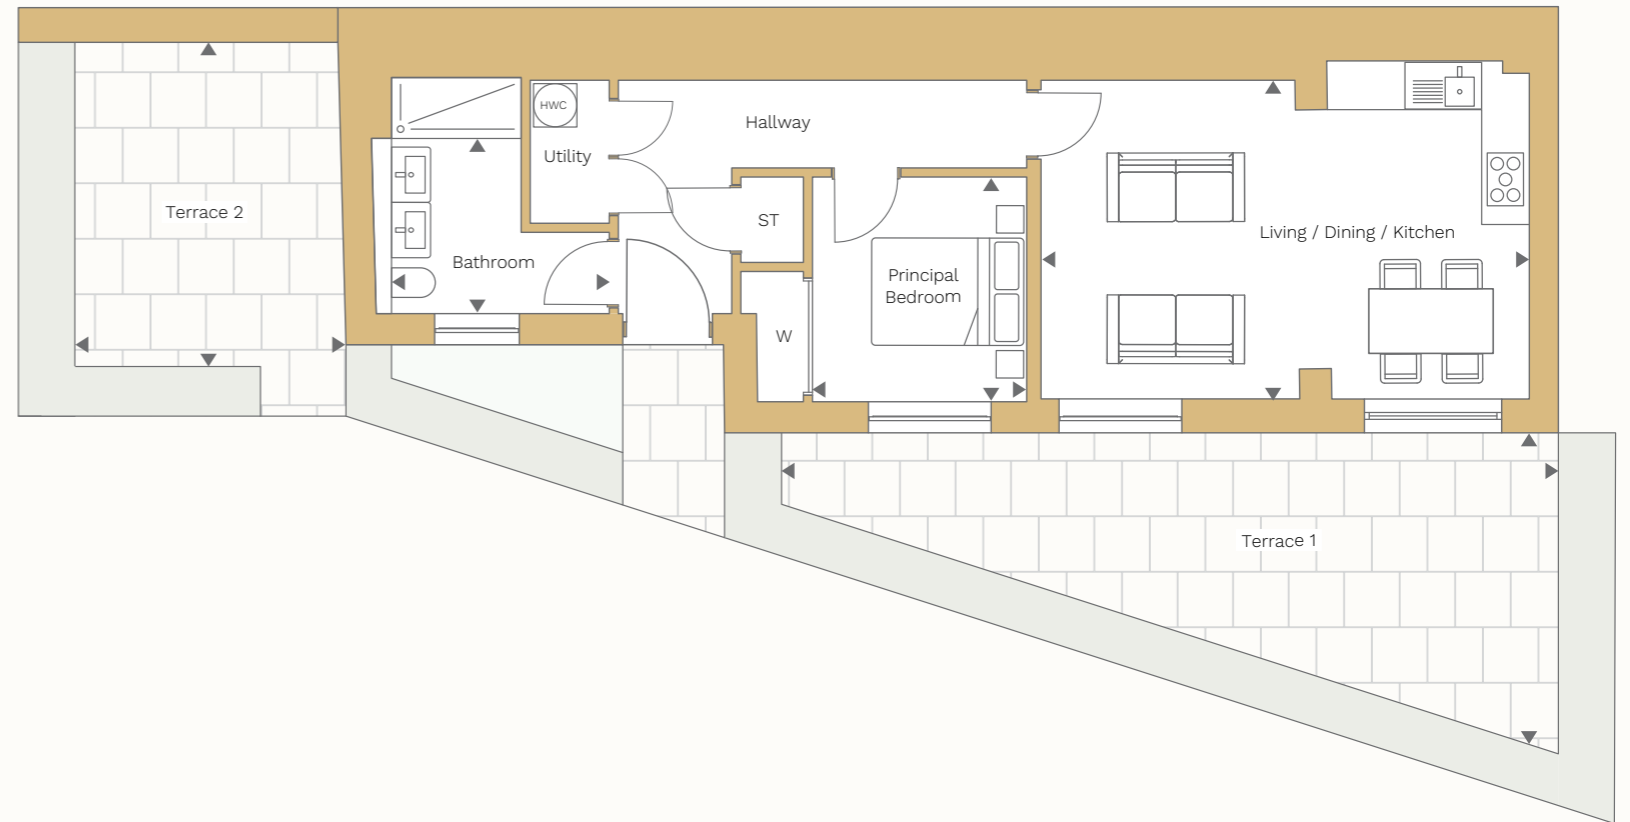

# Royal Meadows

EDINBURGH

ONE BEDROOM VILLA

## 01

	Ft	M
Kitchen / Living / Dining	21' x 14'5"	6.40 x 4.43
Bathroom	10'2" x 6'5"	3.10 x 1.98
Principal Bedroom	9'5" x 9'1"	2.90 x 2.78
Terrace 1	27'10" x 10'5"	8.50 x 3.20
Terrace 2	9'10" x 11'8"	3.01 x 3.58
<b>Total Area</b>	<b>635 sq ft</b>	<b>59 sq m</b>
<b>Total External Area</b>	<b>344 sq ft</b>	<b>32 sq m</b>

### KEY

ST: Storage  
W: Wardrobe